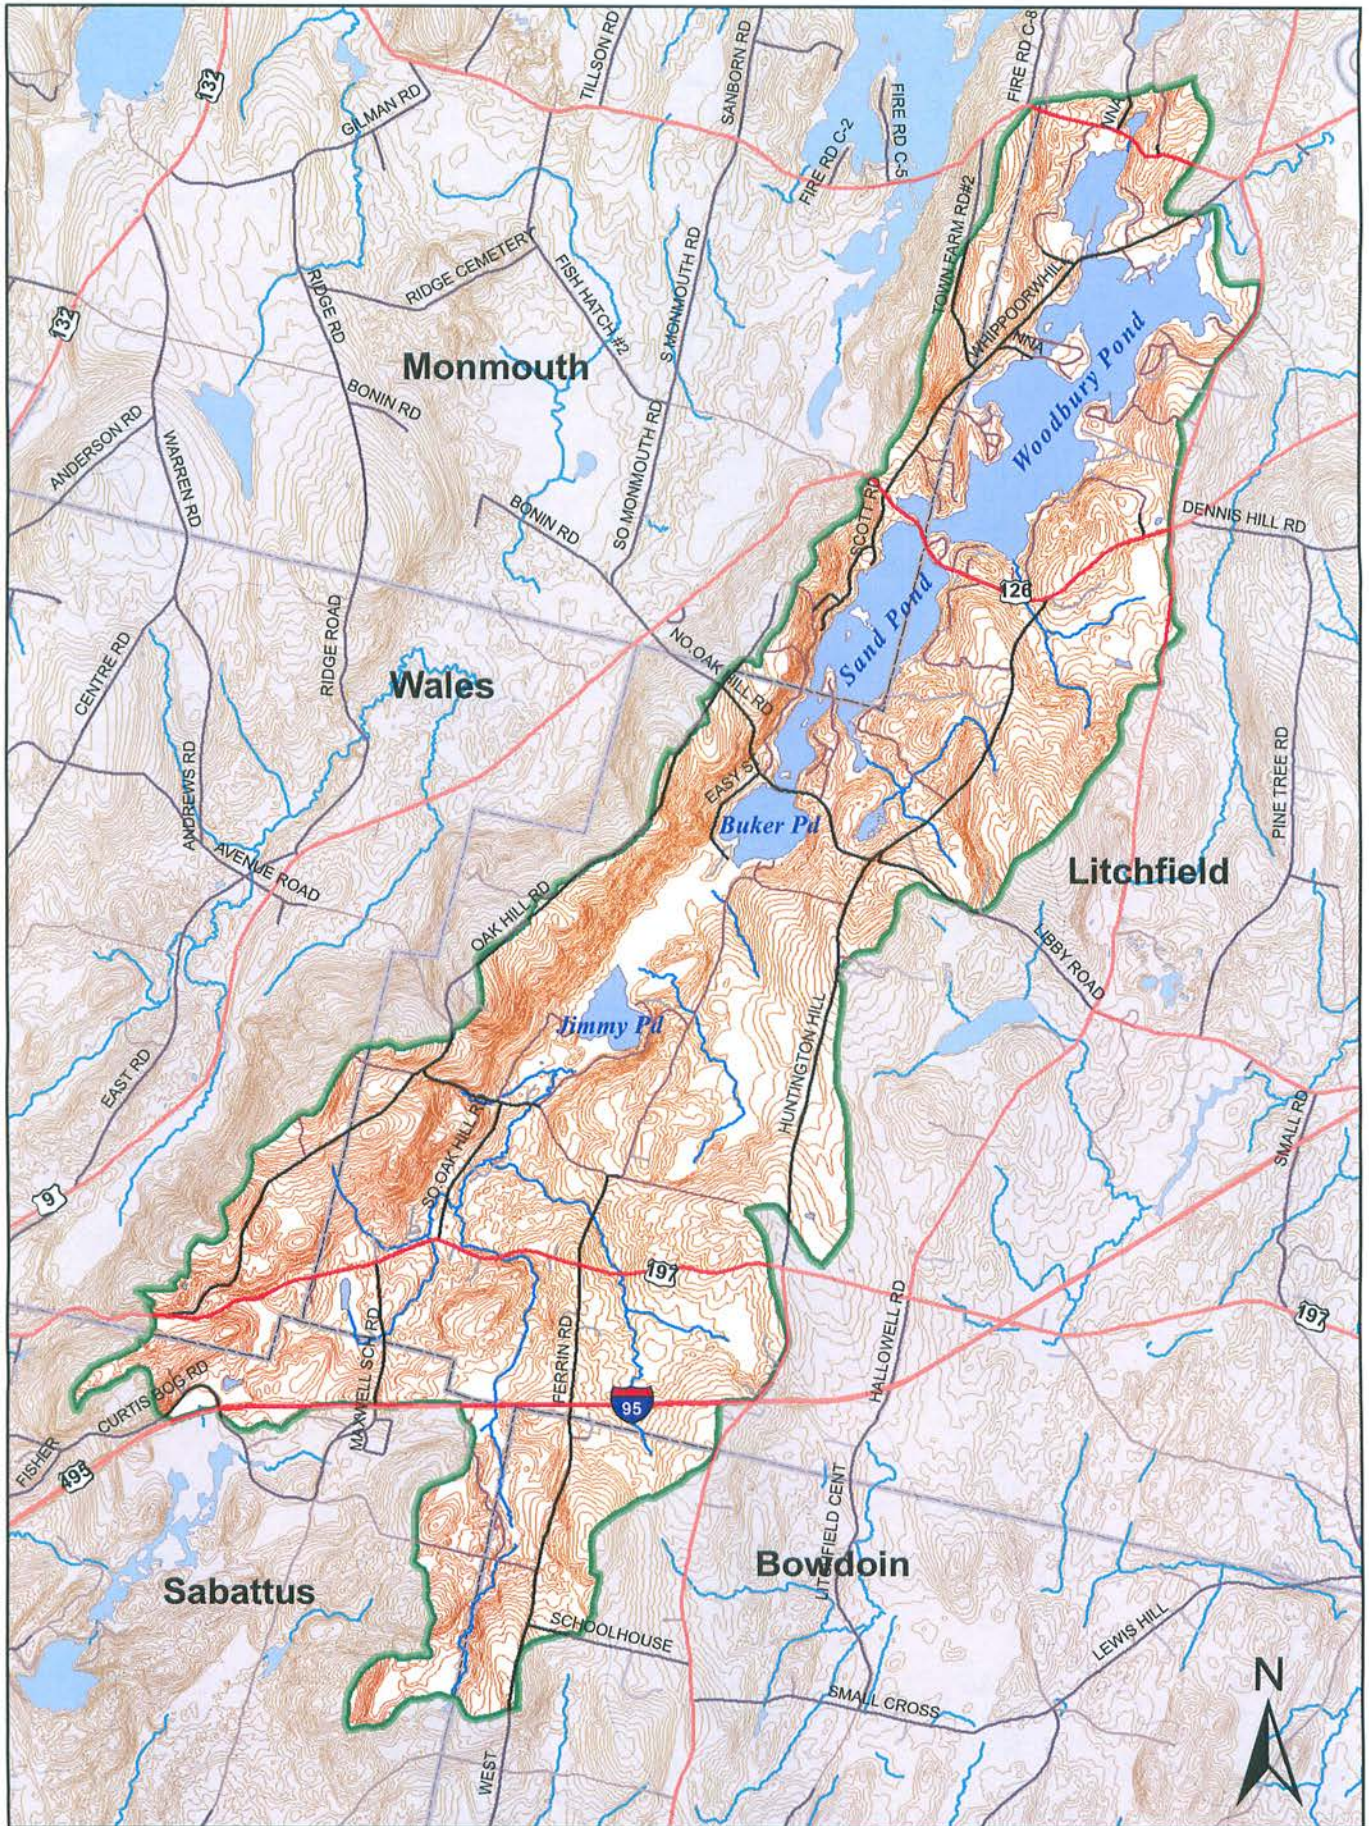

Tacoma Lakes Watershed

0 0.5 1 2 3 Miles